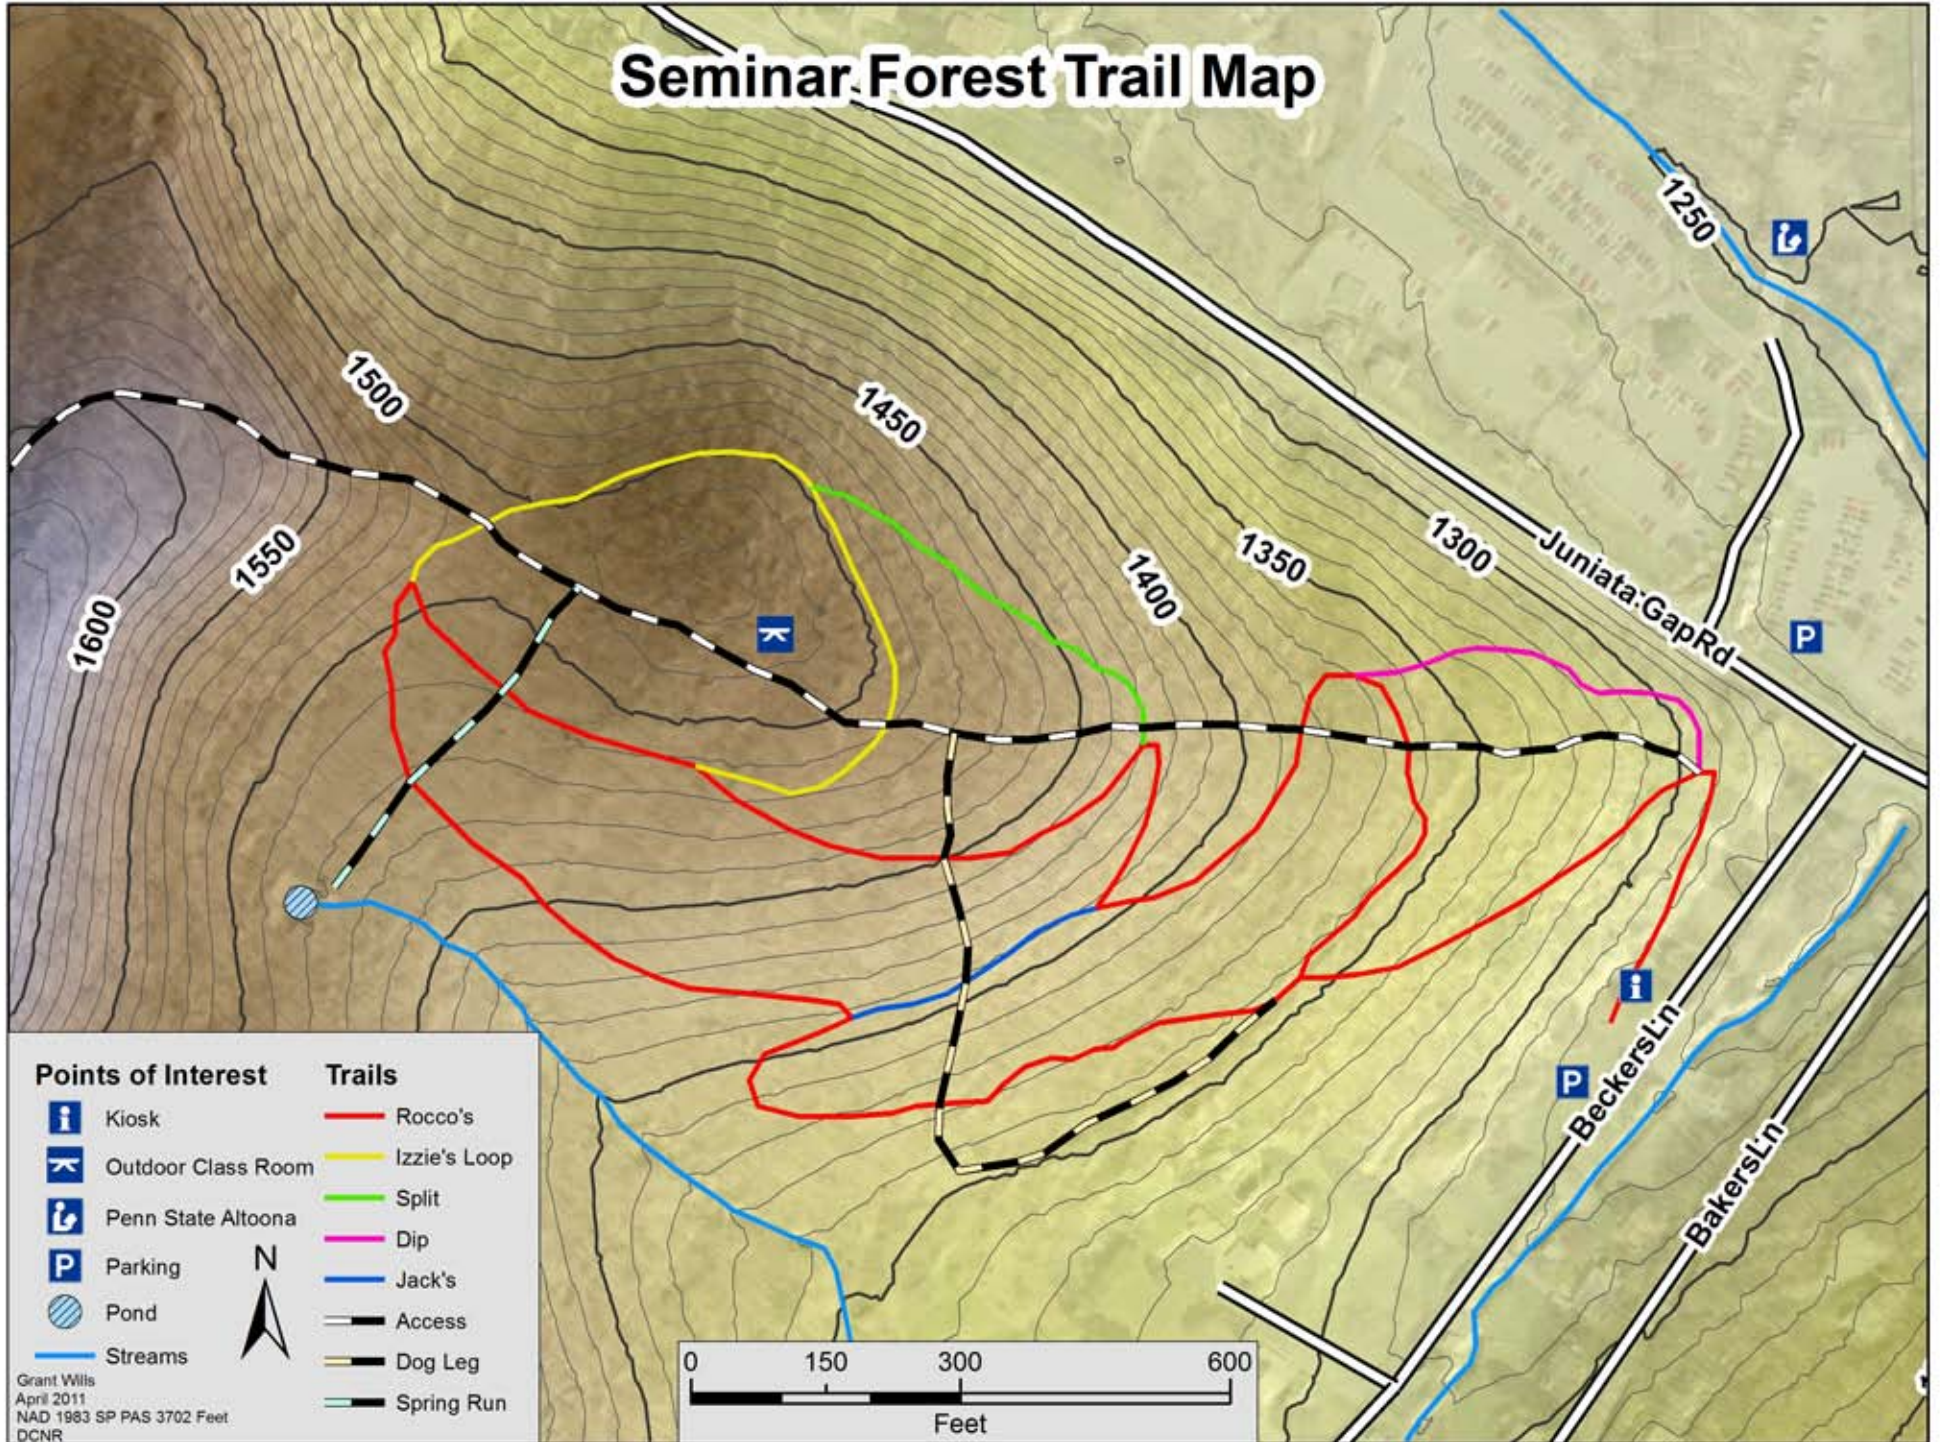

Seminar Forest Trail Map

Points of Interest

-  Kiosk
-  Outdoor Class Room
-  Penn State Altoona
-  Parking
-  Pond
-  Streams

Trails

-  Rocco's
-  Izzie's Loop
-  Split
-  Dip
-  Jack's
-  Access
-  Dog Leg
-  Spring Run

Grant Wills
 April 2011
 NAD 1983 SP PAS 3702 Feet
 DCNR