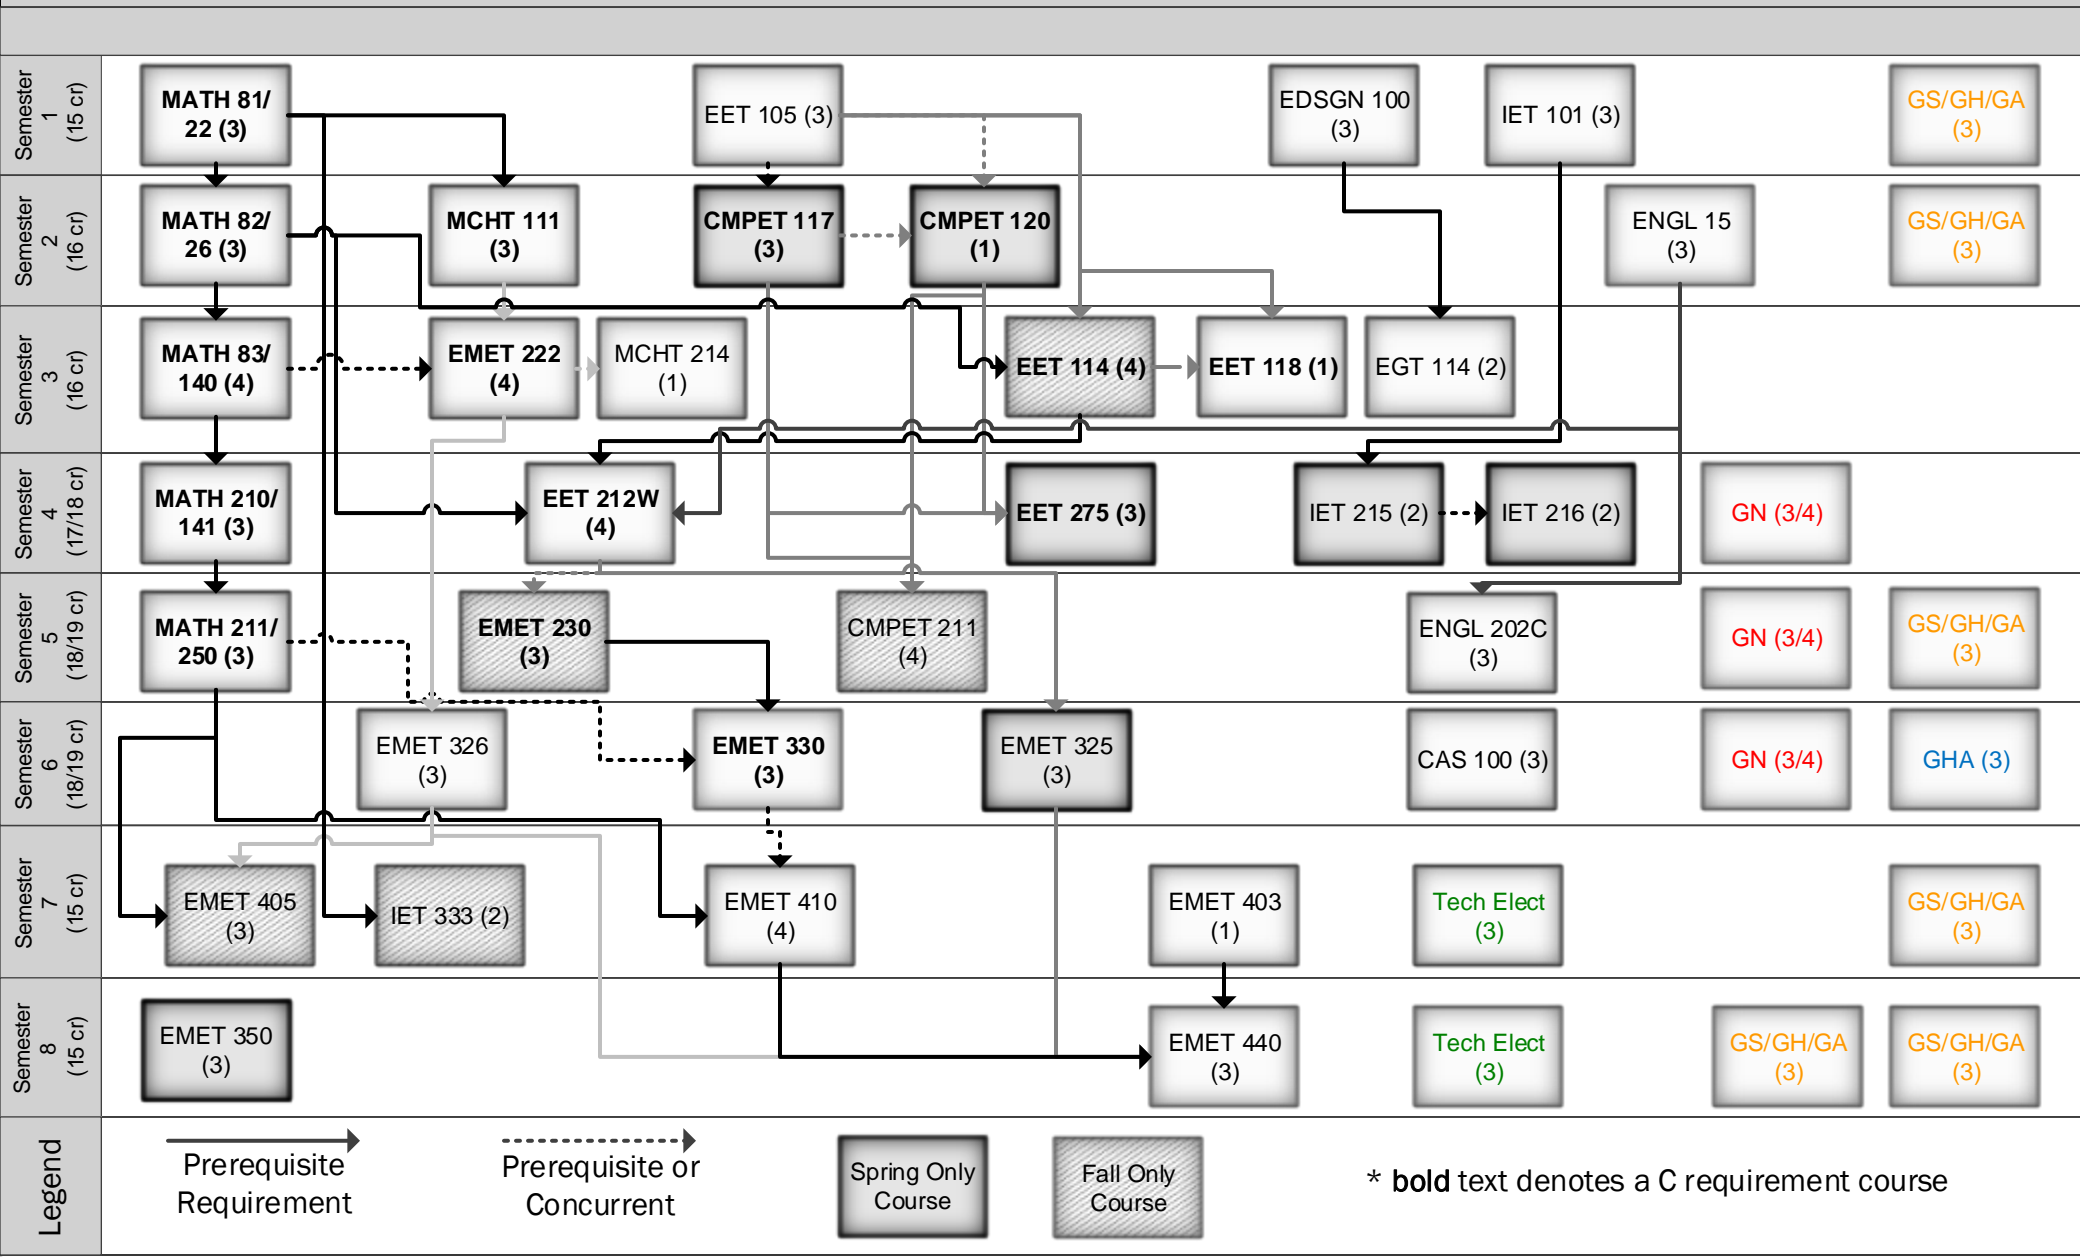

Electro-Mechanical Engineering Technology Course Sequence Chart – Altoona Campus [before fall 2018]

- Arts (GA) Health & Physical Activity (GHA) Science Courses (GN)
 - Humanities (GH) Technical Electives
 - Social Sciences (GS)
- US IL